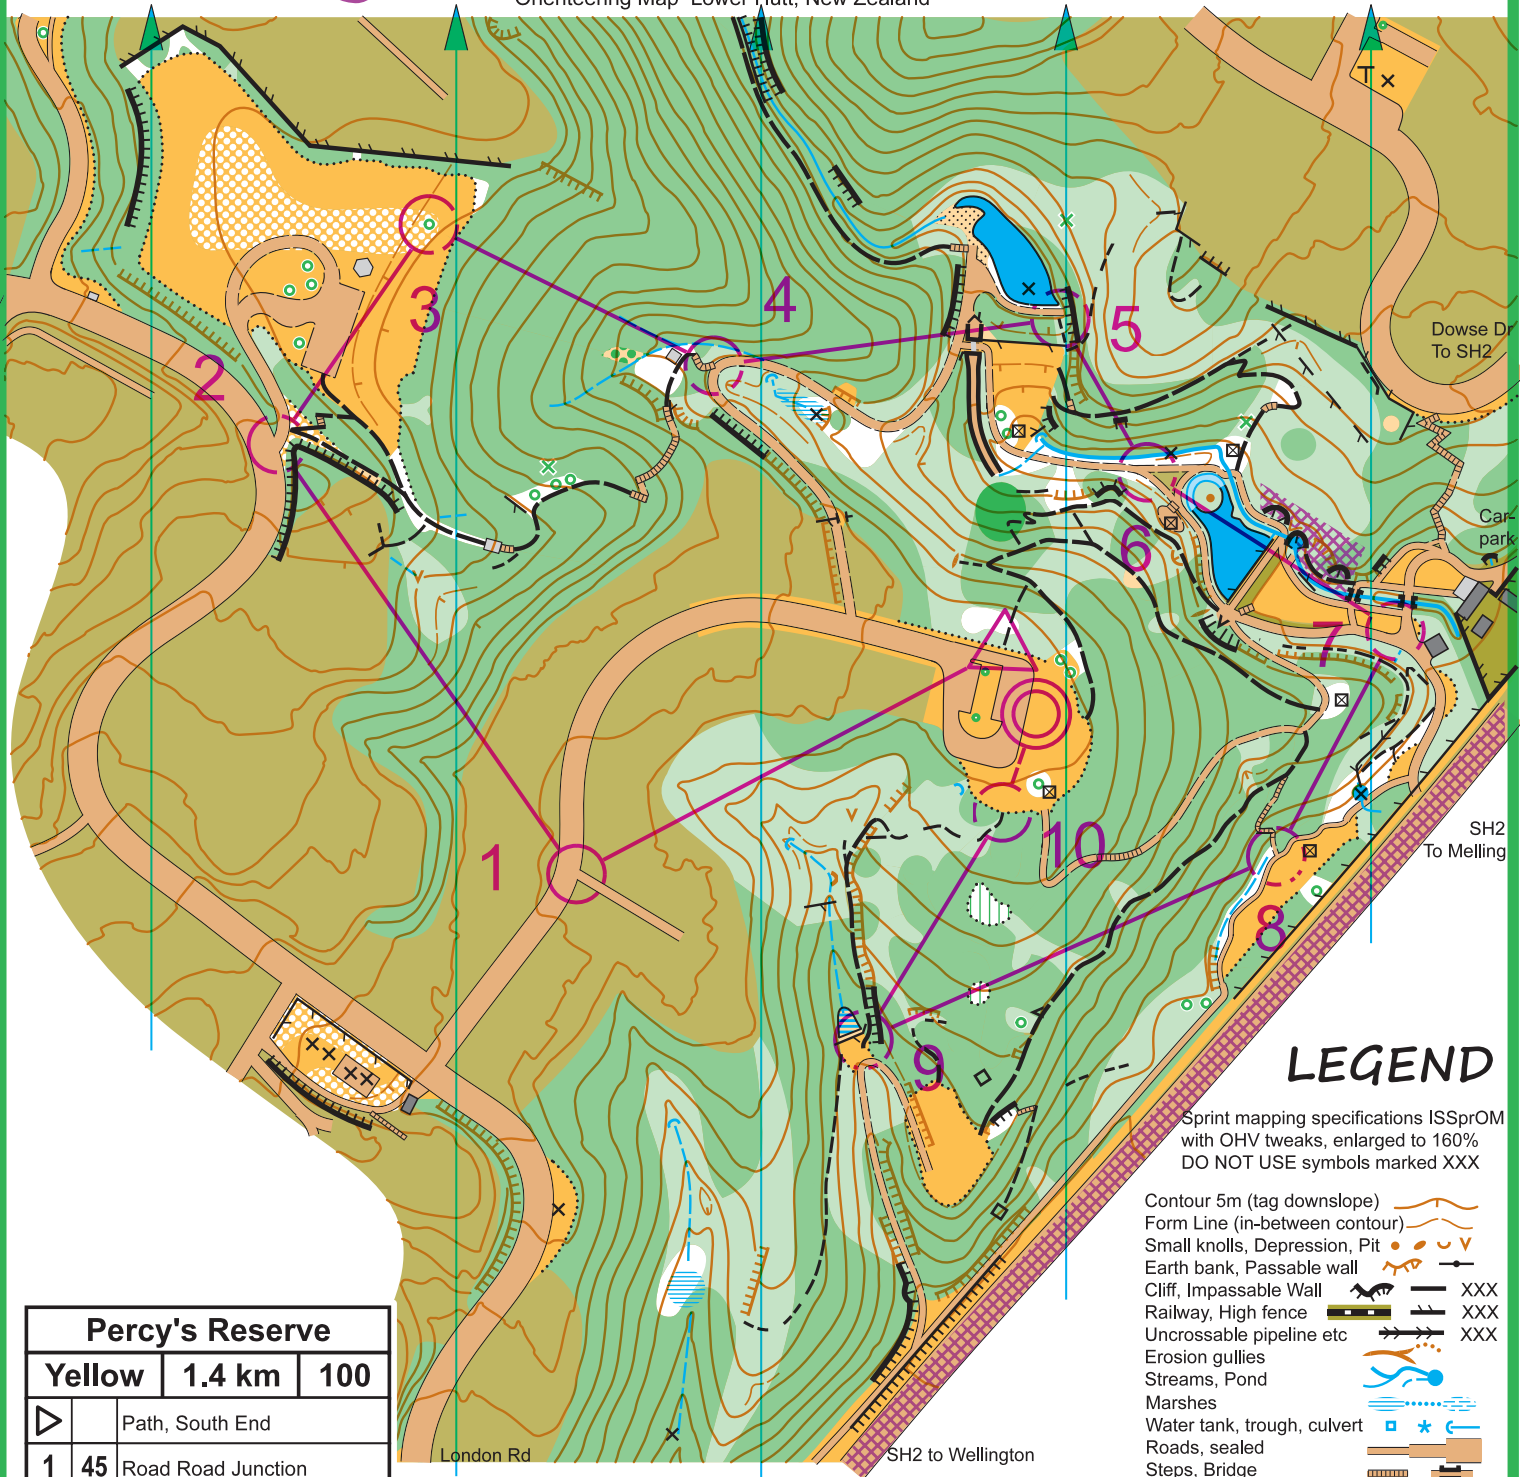

Percy Reserve

SCALE 1:3000
Contours 5m

0 25 50 75 100 125m

Orienteering Map Lower Hutt, New Zealand

LEGEND

Sprint mapping specifications ISSPrOM with OHV tweaks, enlarged to 160%
DO NOT USE symbols marked XXX

- Contour 5m (tag downslope)
- Form Line (in-between contour)
- Small knolls, Depression, Pit
- Earth bank, Passable wall
- Cliff, Impassable Wall
- Railway, High fence
- Uncrossable pipeline etc
- Erosion gullies
- Streams, Pond
- Marshes
- Water tank, trough, culvert
- Roads, sealed
- Steps, Bridge
- Unsealed road, vehicle track
- Unsealed paths
- Fence, Ruined Fence
- Building, Model railway
- Canopy, Underpass (path)
- Cave, Boulder, Group boulders
- Man made object, Table/BBQ
- Distinctive trees, Stump/Log
- Distinct vegetation boundary

- Open land
- Rough open land
- Scattered trees, mowed
- Scattered trees, rough
- Stony ground
- Forest: easy running
- Forest: slow running
- Forest: difficult to run
- Paved area
- Shallow water, crossable
- River, Out of Bounds
- Private, Out of Bounds
- Special Out of bounds

Percy's Reserve		
Yellow	1.4 km	100
		Path, South End
1	45	Road Road Junction
2	46	Road Road Junction
3	47	Prominent tree, North side
4	32	Path Path Junction
5	54	Cliff, Foot
6	34	Path Path Junction
7	37	Clearing, Southeast part
8	39	Path Path Junction
9	42	Fence, East side
10	44	Path, North End
--- 45 m ---		